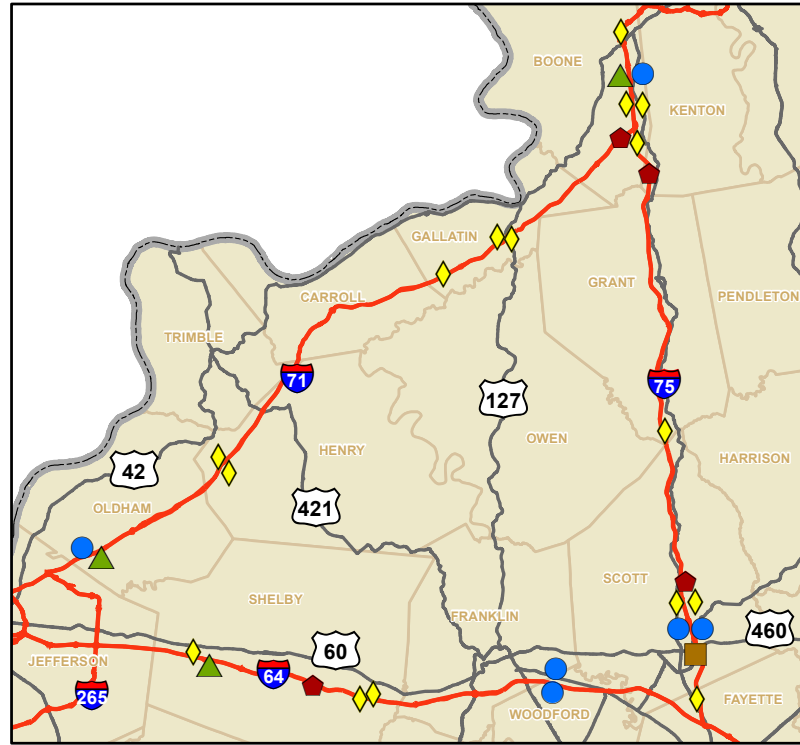

TRUCK PARKING FACILITIES

≥5 Spaces

- Basic Lot
- Rest Area
- ◆ Truck Stop
- ◆ Weigh Station
- ▲ Welcome Center
- Interstate
- Parkway
- US Highway

Map Updated: 2023