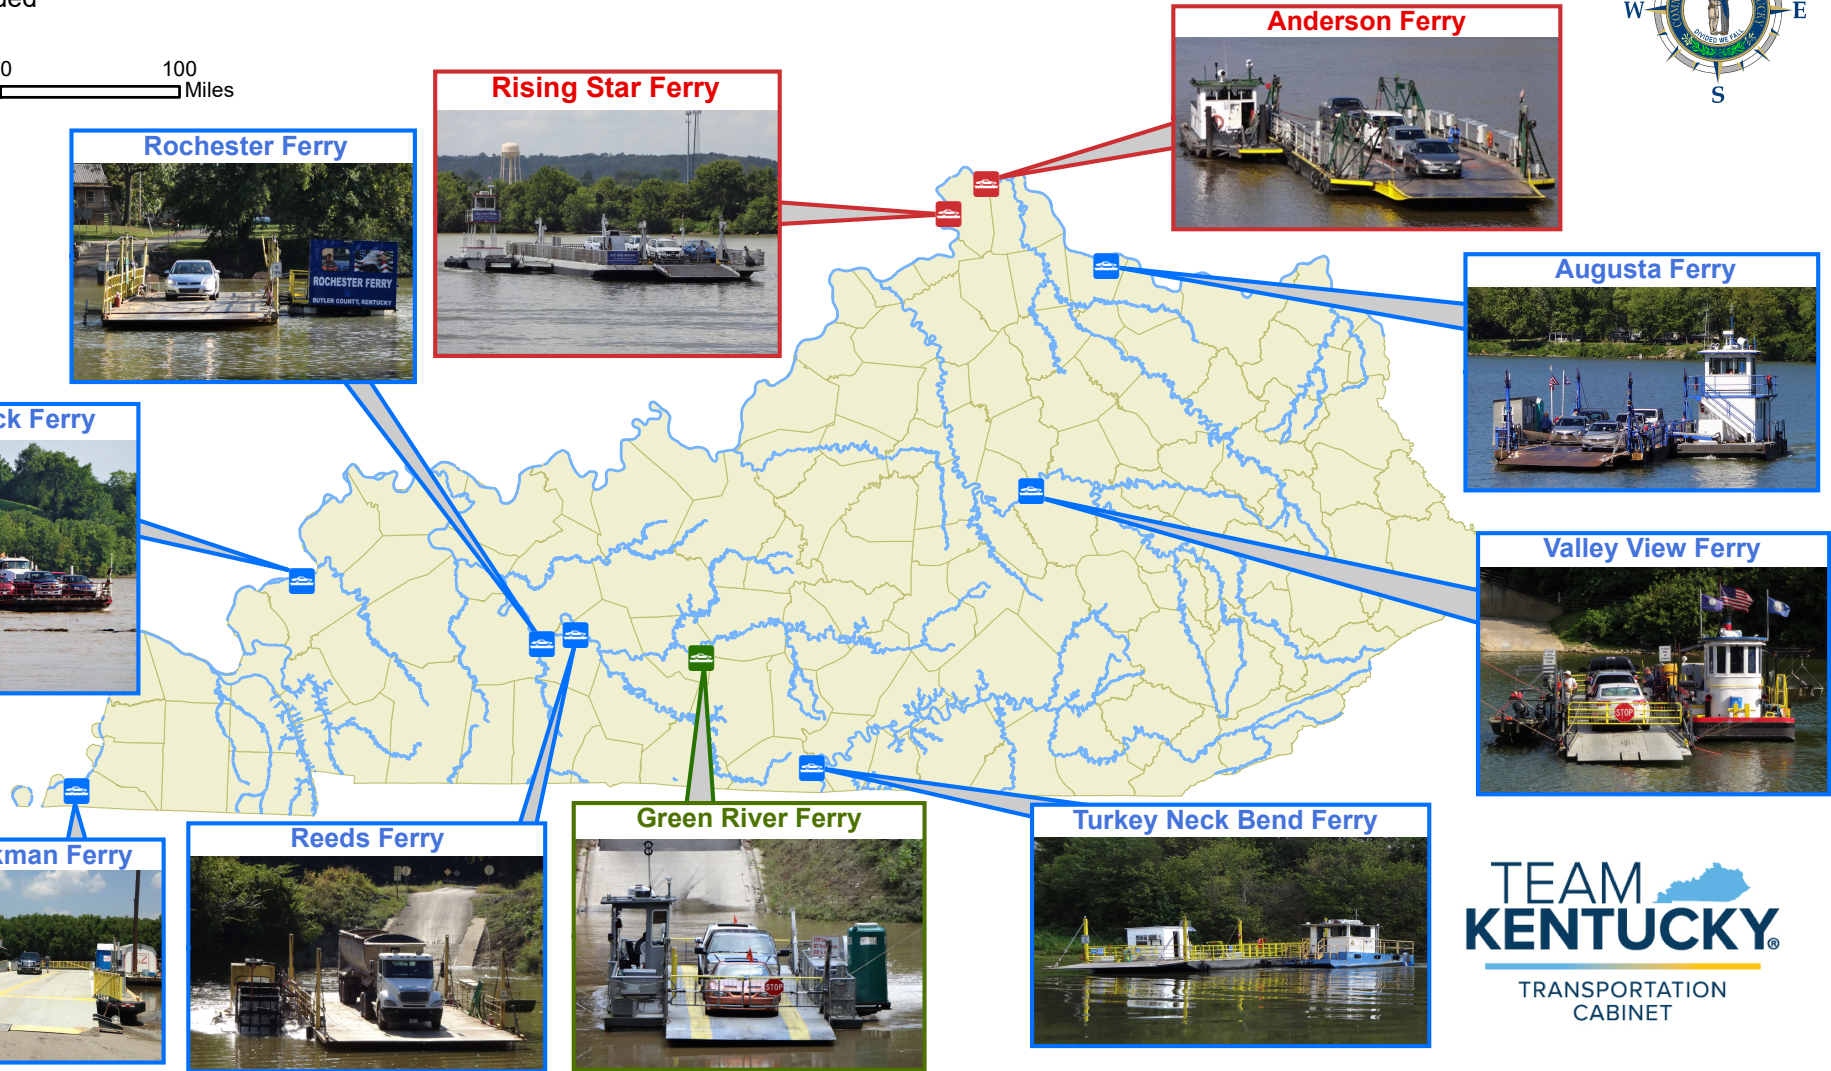

FERRYBOATS IN KENTUCKY

-  Federally Funded
-  Privately Funded
-  State Funded
-  River

Updated 2023

Ferry	River	From	To	From	To	\$ Car/Foot	Schedule	M-F	Saturday	Sunday	Phone
Anderson Ferry	Ohio	Boone Co., KY	Hamilton Co., OH	KY 8	US 50	\$5 / .50¢	May-Oct Nov-April	6:00am - 9:45pm 6:00am - 8:00pm	7:00am - 9:45pm 7:00am - 8:00pm	9:00am - 9:45pm 10:00am - 8:00pm	859-586-5007
Augusta Ferry	Ohio	Bracken Co., KY	Brown Co., OH	KY 8	US 52	\$5 / Free	Yearly	8:00am - 8:00pm	8:00am - 8:00pm	8:00am - 8:00pm	606-756-3291
Cave in Rock Ferry	Ohio	Crittenden Co., KY	Hardin Co., IL	KY 91	IL 1	Free	Yearly	6:00am - 9:30pm	6:00am - 9:30pm	6:00am - 9:30pm	618-289-4599
Dorena-Hickman Ferry	Mississippi	Fulton Co., KY	Mississippi Co., MO	KY 94 / KY 1354	MO 77	\$20 / \$5	Summer Winter	7:00am - 6:30pm (M,Th,F) 7:00am - 4:15pm (M,Th,F)	7:00am - 6:30pm 7:00am - 4:15pm	7:00am - 6:30pm 7:00am - 4:15pm	731-693-0210
Green River Ferry	Green	Edmonson Co., KY	Edmonson Co., KY	KY 70 / KY 255	KY 1352	Free	Yearly	6:00am - 9:55pm	6:00am - 9:55pm	6:00am - 9:55pm	270-758-2166
Reeds Ferry	Green	Butler Co., KY	Butler Co., KY	KY 269	KY 269	Free	Yearly	8:00am - 8:00pm	8:00am - 8:00pm	8:00am - 8:00pm	270-532-1803
Rising Star Ferry	Ohio	Boone Co., KY	Ohio Co., IN	KY 18	IN 56	Free	Yearly	11:00am - 8:00pm (M-Th)	8:00am - 11:00pm (F-Sa)	11:00am - 8:00pm	812-438-1234
Rochester Ferry	Green	Butler Co., KY	Ohio Co., KY	KY 369	KY 369	Free	Yearly	8:00am - 8:00pm	8:00am - 8:00pm	8:00am - 8:00pm	270-526-4123
Turkey Neck Bend Ferry	Cumberland	Monroe Co., KY	Monroe Co., KY	KY 214	KY 214	Free	Yearly	24 Hours			270-746-7898
Valley View Ferry	Kentucky	Fayette / Jessamine Co., KY	Madison Co., KY	KY 169	KY 169	Free	Yearly	6:00am - 6:00pm	6:00am - 6:00pm	6:00am - 6:00pm	859-258-3611

ALWAYS CONTACT FERRY IN ADVANCE TO ENSURE IT IS OPERATING - FERRY MAY BE CLOSED DUE TO WEATHER, HIGH OR LOW WATER, HIGH WINDS, MAINTENANCE, REFUELING, ETC.