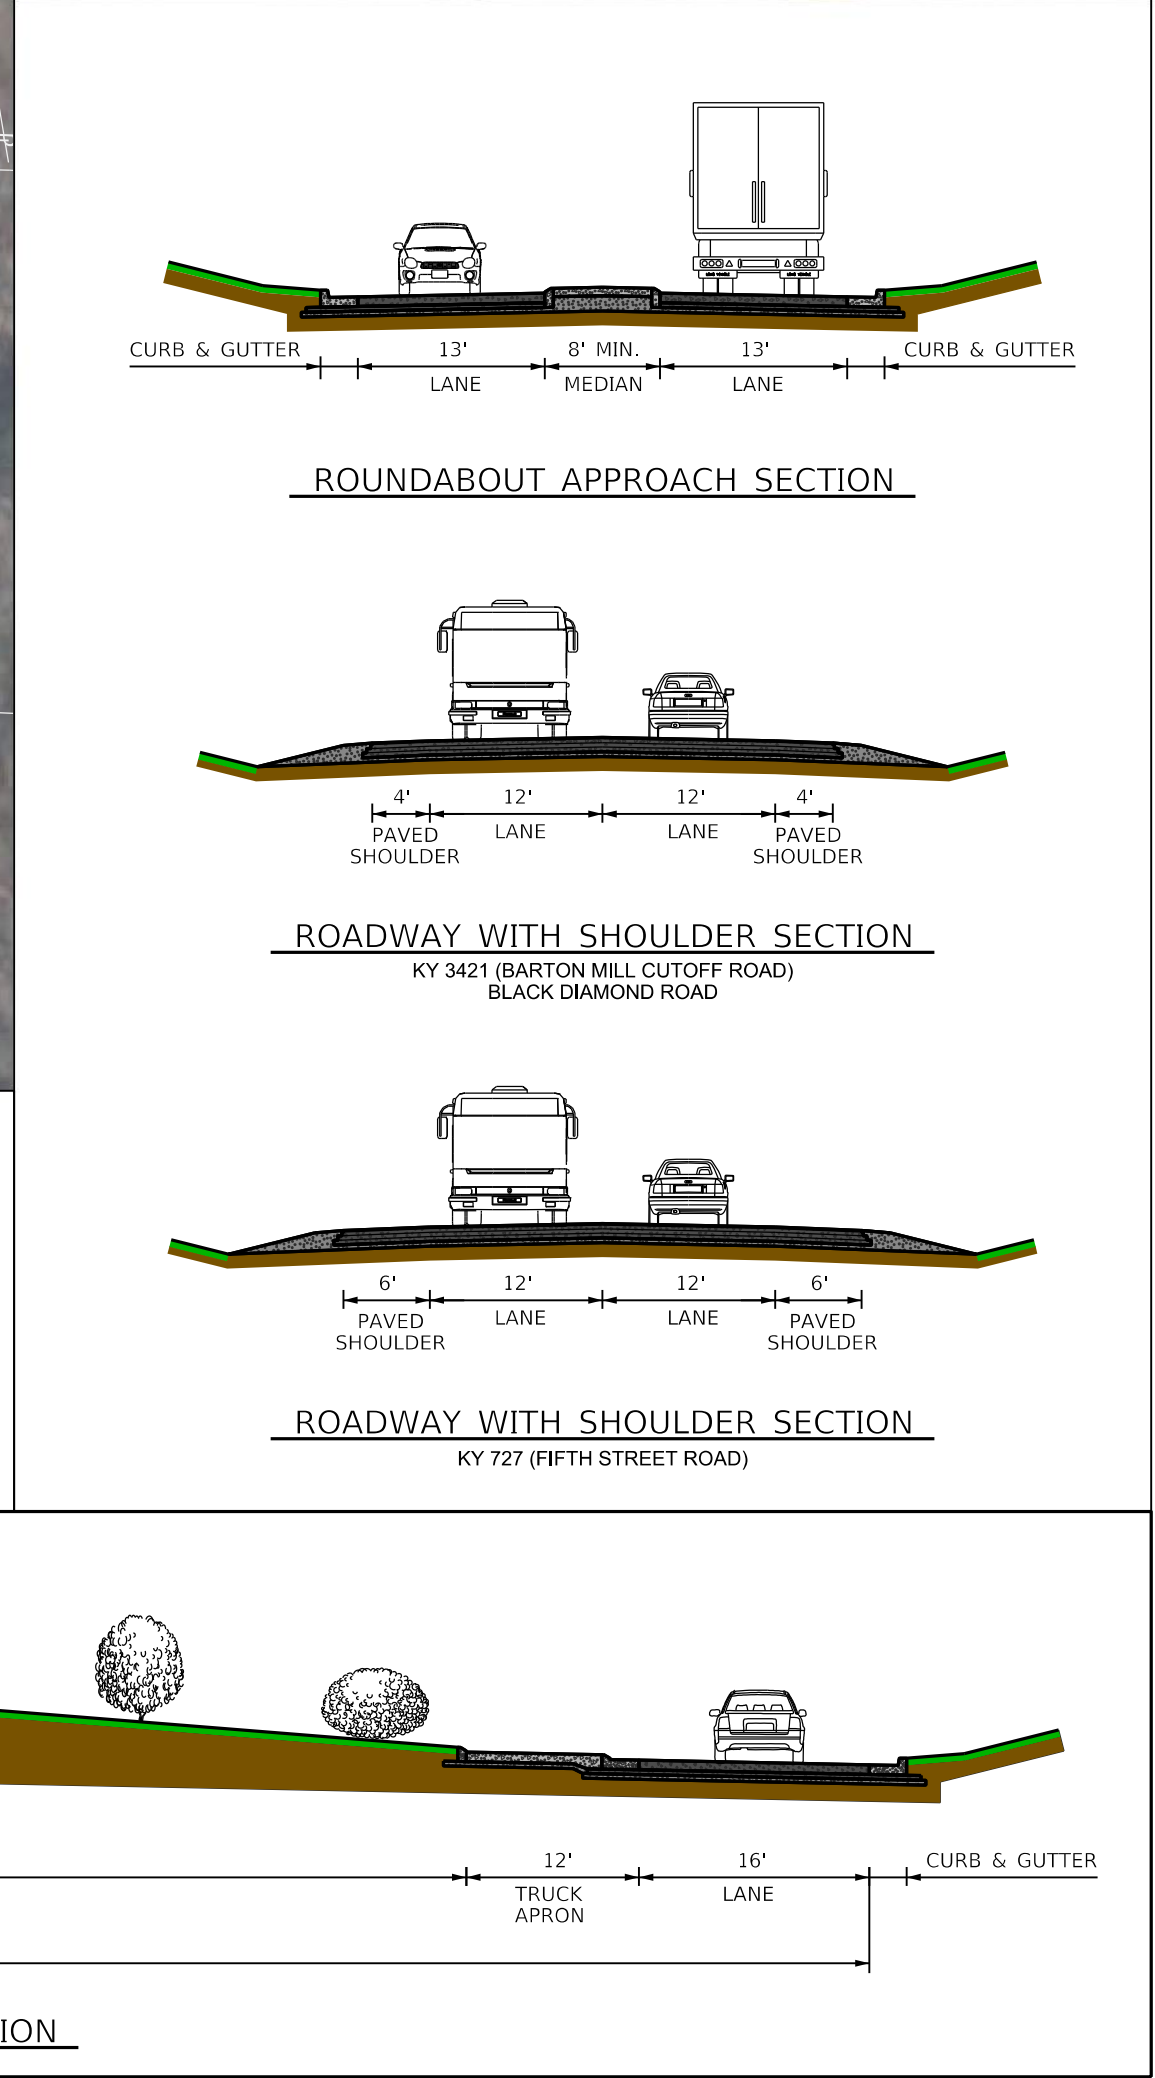

AECOM

LEGEND

- APPROX. AREA OF DISTURBANCE & LIMITS OF CONSTRUCTION
- MEDIAN ISLAND
- ROUNDABOUT TRUCK APRON