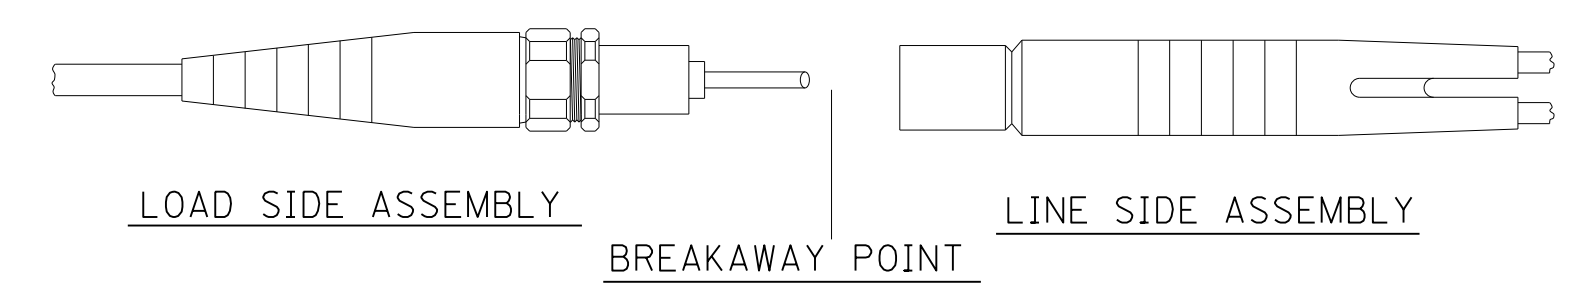

TYPICAL OFFSET  
DESIGN FOR HIGH PRESSURE  
SODIUM LUMINAIRES

DETAILS OF TYPE HEB-JW-RYC CONNECTOR

TYPE HEB-JW-RYC CONNECTOR SHOWN

LUMINAIRE DESIGNATION EXAMPLE

NOTE: ALL TYPE A LUMINAIRES ARE MOUNTED AT 30' (NOMINAL) 100 WATTS.  
 ALL TYPE B LUMINAIRES ARE MOUNTED AT 30' (NOMINAL) 250 WATTS.  
 ALL TYPE C LUMINAIRES ARE MOUNTED AT 40' (NOMINAL) 250 WATTS.  
 ALL TYPE D LUMINAIRES ARE MOUNTED AT 40' (NOMINAL) 400 WATTS.