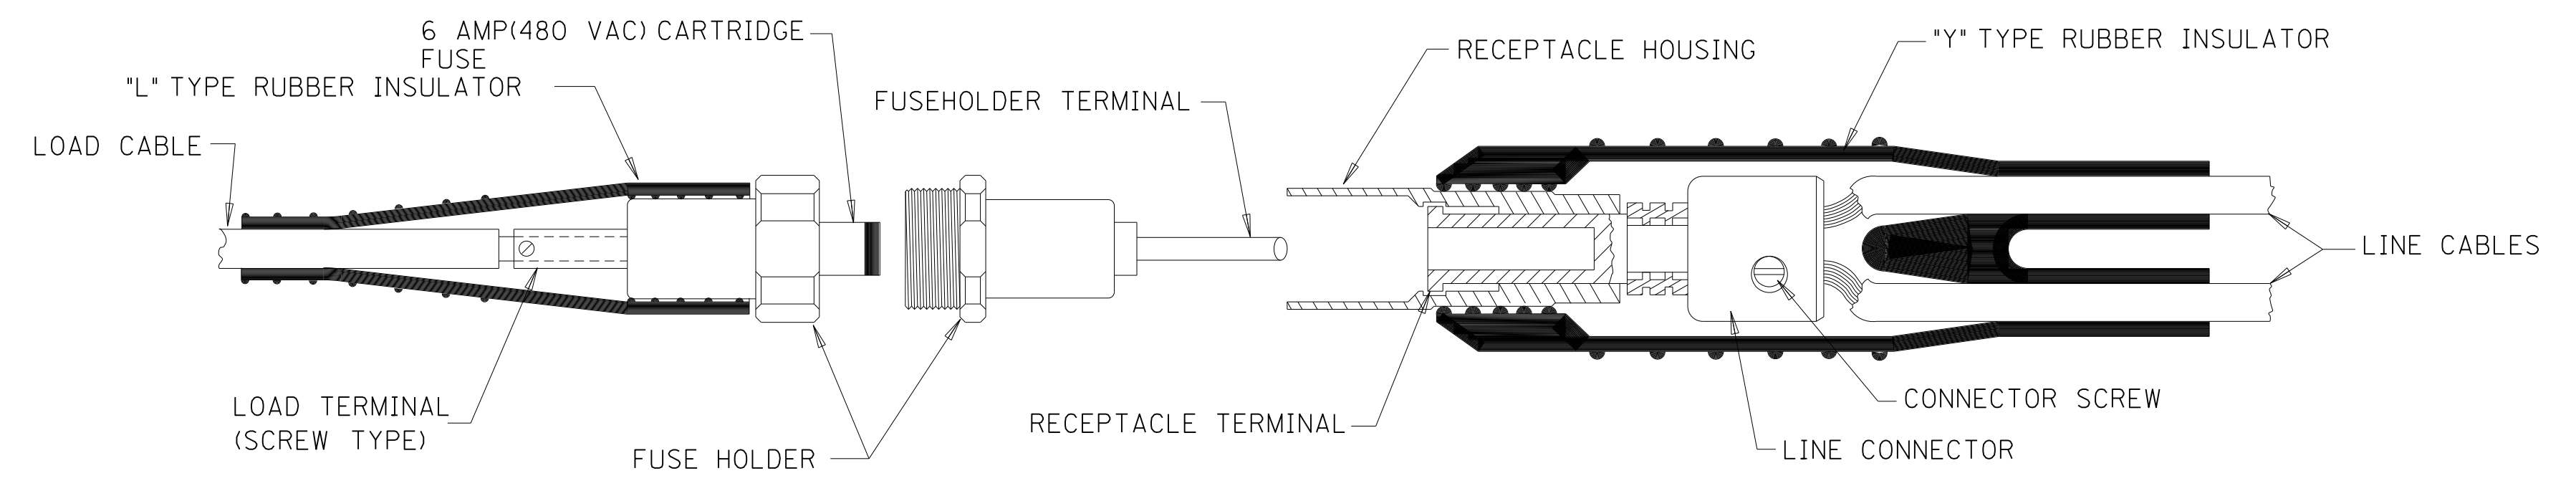

TYPICAL OFFSET  
DESIGN FOR HIGH PRESSURE  
SODIUM LUMINAIRES

DETAILS OF TYPE HEB-JW-RYC CONNECTOR

TYPE HEB-JW-RYC CONNECTOR SHOWN

LUMINAIRE DESIGNATION EXAMPLE

NOTE: ALL TYPE A LUMINAIRES ARE MOUNTED AT 30' (NOMINAL) 100 WATTS.  
 ALL TYPE B LUMINAIRES ARE MOUNTED AT 30' (NOMINAL) 250 WATTS.  
 ALL TYPE C LUMINAIRES ARE MOUNTED AT 40' (NOMINAL) 250 WATTS.  
 ALL TYPE D LUMINAIRES ARE MOUNTED AT 40' (NOMINAL) 400 WATTS.

FILE NAME: G:\PWORK\TED.SWANEGAR\MS28754\05-VECTOR\FUSE (CL).DGN

USER: ted.swanegar  
DATE PLOTTED: March 20, 2017

E-SHEET NAME:

MicroStation v8.11.7.180

5/24/2012