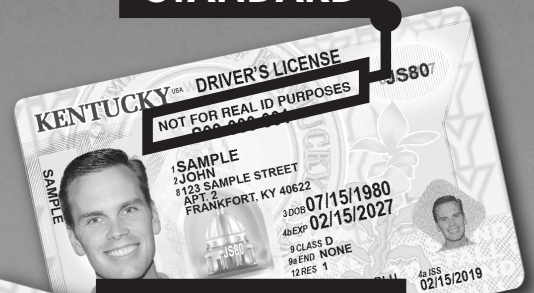

DRIVER LICENSING SERVICES MOVING MARCH 22

**WOODFORD COUNTY OFFICE
OF THE CIRCUIT COURT CLERK
WILL NO LONGER ISSUE
LICENSES, PERMITS, OR IDS.
*Residents must visit any***

DRIVER LICENSING REGIONAL OFFICE

Operated by the Kentucky Transportation Cabinet

To schedule an appointment
and find the nearest location,
visit drive.ky.gov
(limited walk-ins accepted)

DRIVER TESTING APPLICANTS:
Schedule an appointment with
kentuckystatepolice.org/driver-testing

Clerk will renew cards remotely for a limited
time for eligible applicants. Learn more at
drive.ky.gov.

2 VERSIONS

STANDARD

REAL ID