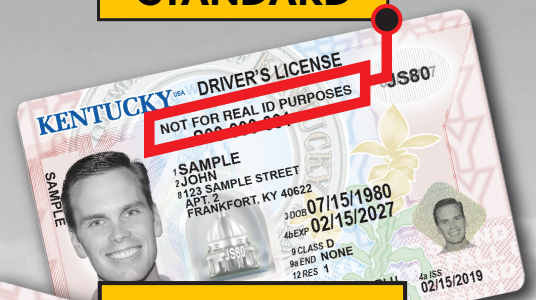

DRIVER LICENSING SERVICES MOVING JUNE 28

**WOLFE COUNTY OFFICE
OF THE CIRCUIT COURT CLERK
WILL NO LONGER ISSUE
LICENSES, PERMITS, OR IDS.
*Residents must visit any***

DRIVER LICENSING REGIONAL OFFICE

Operated by the Kentucky Transportation Cabinet

To schedule an appointment
and find the nearest location,
visit drive.ky.gov
(limited walk-ins accepted)

DRIVER TESTING APPLICANTS:
Schedule an appointment with
kentuckystatepolice.org/driver-testing

**Clerk will renew cards remotely for a limited
time for eligible applicants. Learn more at
drive.ky.gov.**

2 VERSIONS

STANDARD

REAL ID