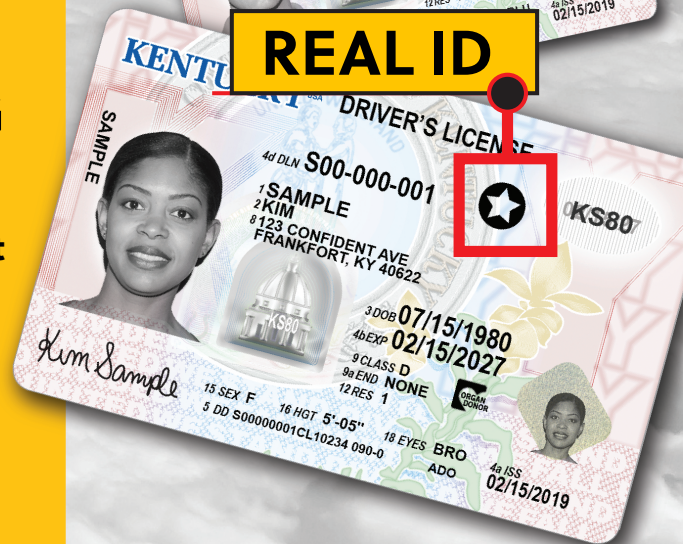

ARRIVE PREPARED.

Take the
IDocument quiz
at REALIDKY.com