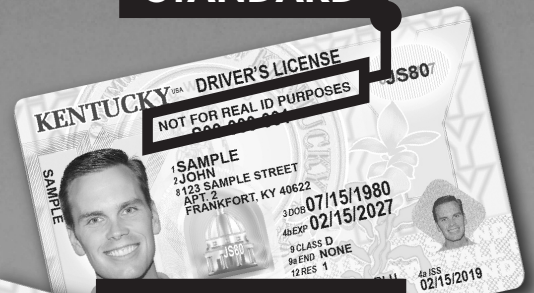

DRIVER LICENSING SERVICES MOVING JUNE 28

**WOLFE COUNTY OFFICE
OF THE CIRCUIT COURT CLERK
WILL NO LONGER ISSUE
LICENSES, PERMITS, OR IDS.
*Residents must visit any***

DRIVER LICENSING REGIONAL OFFICE

Operated by the Kentucky Transportation Cabinet

To schedule an appointment
and find the nearest location,
visit drive.ky.gov

(limited walk-ins accepted)

DRIVER TESTING APPLICANTS:
Schedule an appointment with
kentuckystatepolice.org/driver-testing

Clerk will renew cards remotely for a limited
time for eligible applicants. Learn more at
drive.ky.gov.

2 VERSIONS

STANDARD

REAL ID