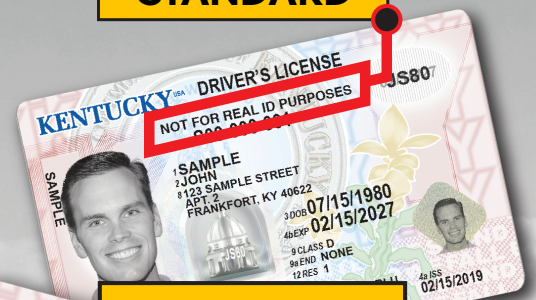

# DRIVER LICENSING SERVICES MOVING JUNE 13

**WHITLEY COUNTY OFFICE  
OF CIRCUIT COURT CLERK  
WILL NO LONGER ISSUE  
LICENSES, PERMITS, OR IDS.**

***Licensing services now  
offered at any***

**DRIVER LICENSING  
REGIONAL OFFICE**

**ATTENTION: DRIVER TESTING APPLICANTS  
Schedule an appointment with  
[kentuckystatepolice.org/driver-testing](https://kentuckystatepolice.org/driver-testing)**

**2 VERSIONS**

**STANDARD**

**REAL ID**

**ARRIVE  
PREPARED.**