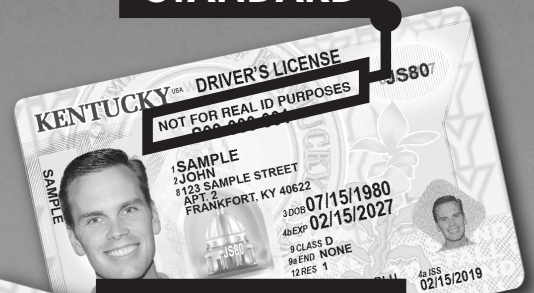

DRIVER LICENSING SERVICES MOVING MAY 24

**WEBSTER COUNTY OFFICE
OF THE CIRCUIT COURT CLERK
WILL NO LONGER ISSUE
LICENSES, PERMITS, OR IDS.
*Residents must visit any***

DRIVER LICENSING REGIONAL OFFICE

Operated by the Kentucky Transportation Cabinet

To schedule an appointment
and find the nearest location,
visit drive.ky.gov
(limited walk-ins accepted)

DRIVER TESTING APPLICANTS:
Schedule an appointment with
kentuckystatepolice.org/driver-testing

Clerk will renew cards remotely for a limited
time for eligible applicants. Learn more at
drive.ky.gov.

2 VERSIONS

STANDARD

REAL ID