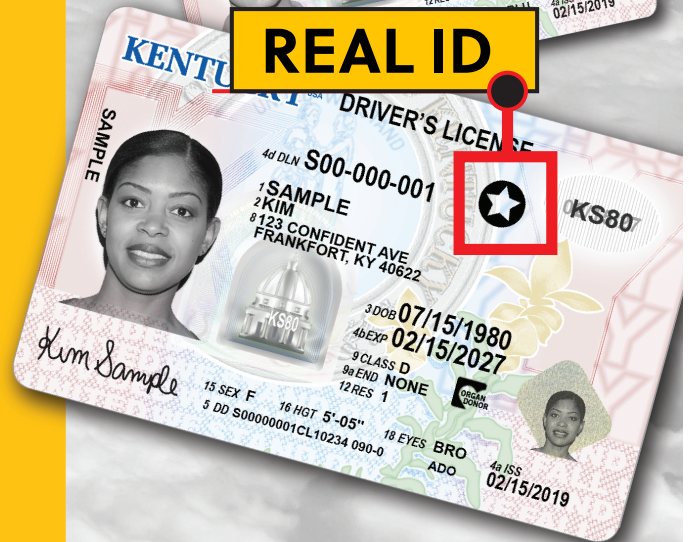

DRIVER LICENSING SERVICES MOVING DECEMBER 27

**WAYNE COUNTY OFFICE
OF CIRCUIT COURT CLERK
WILL NO LONGER ISSUE
LICENSES, PERMITS, OR IDS.**

***Licensing services now
offered at any***

**DRIVER LICENSING
REGIONAL OFFICE**

**ATTENTION: DRIVER TESTING APPLICANTS
Schedule an appointment with
kentuckystatepolice.org/driver-testing**

2 VERSIONS

STANDARD

REAL ID

**ARRIVE
PREPARED.**

Take the
IDocument quiz
at REALIDKY.com

REAL IDs are the
only card version
accepted for U.S. air
travel and entry
onto military bases
and select federal
buildings starting
May 3, 2023. Take
the IDocument quiz
at REALIDKY.com to
get a personalized
list of required
documents to bring
when applying.