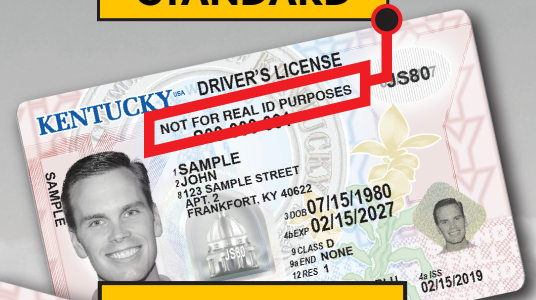

DRIVER LICENSING SERVICES MOVING DECEMBER 27

**WAYNE COUNTY OFFICE
OF CIRCUIT COURT CLERK
WILL NO LONGER ISSUE
LICENSES, PERMITS, OR IDS.**

***Licensing services now
offered at any***

**DRIVER LICENSING
REGIONAL OFFICE**

**ATTENTION: DRIVER TESTING APPLICANTS
Schedule an appointment with
kentuckystatepolice.org/driver-testing**

2 VERSIONS

STANDARD

REAL ID

**ARRIVE
PREPARED.**

Take the
IDocument quiz
at REALIDKY.com

REAL IDs are the
only card version
accepted for U.S. air
travel and entry
onto military bases
and select federal
buildings starting
May 3, 2023. Take
the IDocument quiz
at REALIDKY.com to
get a personalized
list of required
documents to bring
when applying.