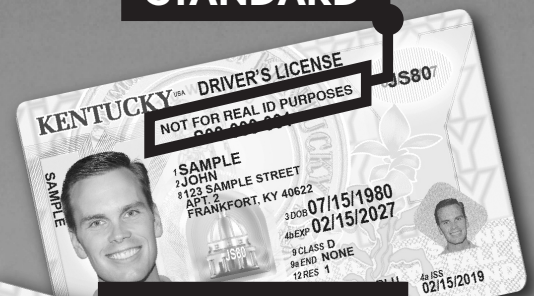

DRIVER LICENSING SERVICES MOVING DECEMBER 27

**WAYNE COUNTY OFFICE
OF CIRCUIT COURT CLERK
WILL NO LONGER ISSUE
LICENSES, PERMITS, OR IDS.**

***Licensing services now
offered at any***

**DRIVER LICENSING
REGIONAL OFFICE**

Operated by the Kentucky Transportation Cabinet

**License renewal also available
online or by mail.**

**For more information or to
schedule an appointment,
visit drive.ky.gov**

(limited walk-ins accepted)

**ATTENTION: DRIVER TESTING APPLICANTS
Schedule an appointment with
kentuckystatepolice.org/driver-testing**

2 VERSIONS

STANDARD