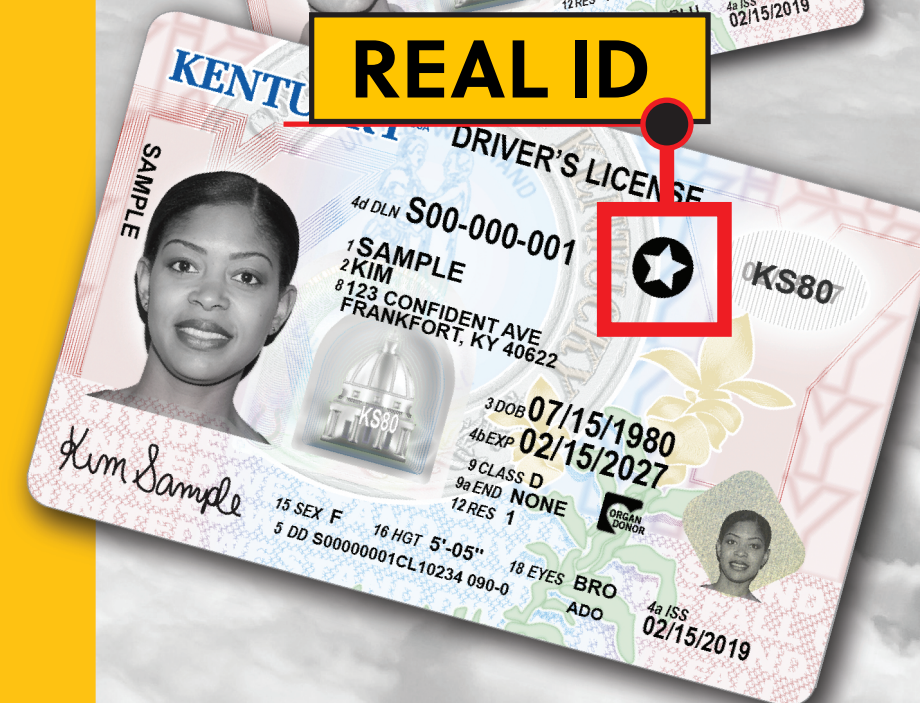

# DRIVER LICENSING SERVICES MOVING DECEMBER 27

**WAYNE COUNTY OFFICE OF CIRCUIT COURT CLERK  
WILL NO LONGER ISSUE LICENSES, PERMITS, OR IDS.**

*Licensing services now offered at any*

## DRIVER LICENSING REGIONAL OFFICE

Operated by the Kentucky Transportation Cabinet

License renewal also available online or by mail.  
For more information or to schedule an appointment,

### visit [drive.ky.gov](https://drive.ky.gov)

*(limited walk-ins accepted)*

**ATTENTION: DRIVER TESTING APPLICANTS**  
Schedule an appointment with [kentuckystatepolice.org/driver-testing](https://kentuckystatepolice.org/driver-testing)

**DRIVER LICENSING  
REGIONAL OFFICE**

**NOW OFFERING  
2 VERSIONS**

**STANDARD**

**REAL ID**

**ARRIVE  
PREPARED.**

Take the  
IDocument quiz  
at [REALIDKY.com](https://REALIDKY.com)

REAL IDs are the only  
card version accepted  
for U.S. air travel and  
entry onto military  
bases and select  
federal buildings  
starting May 3, 2023.  
Take the IDocument  
quiz at [REALIDKY.com](https://REALIDKY.com)  
to get a personalized  
list of required  
documents to bring  
when applying.