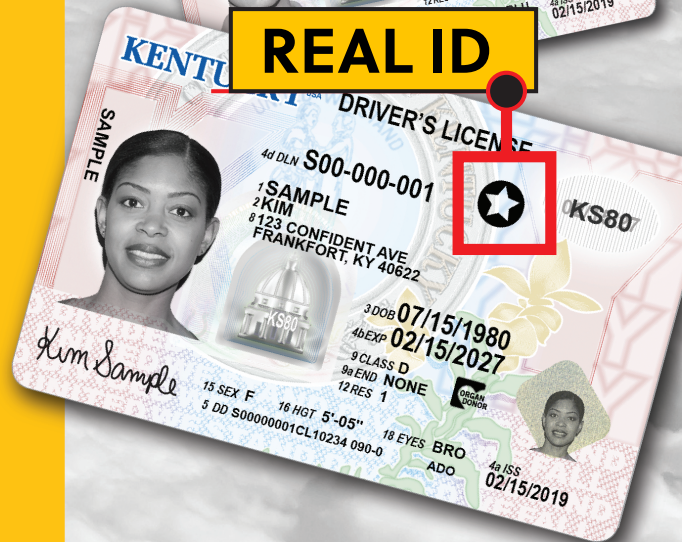

DRIVER LICENSING SERVICES MOVING JANUARY 24

**TRIMBLE COUNTY OFFICE
OF CIRCUIT COURT CLERK
WILL NO LONGER ISSUE
LICENSES, PERMITS, OR IDS.**

*Licensing services now
offered at any*

**DRIVER LICENSING
REGIONAL OFFICE**

**ATTENTION: DRIVER TESTING APPLICANTS
Schedule an appointment with
kentuckystatepolice.org/driver-testing**

2 VERSIONS

STANDARD

REAL ID

**ARRIVE
PREPARED.**

Take the
IDocument quiz
at REALIDKY.com

REAL IDs are the
only card version
accepted for U.S. air
travel and entry
onto military bases
and select federal
buildings starting
May 3, 2023. Take
the IDocument quiz
at REALIDKY.com to
get a personalized
list of required
documents to bring
when applying.