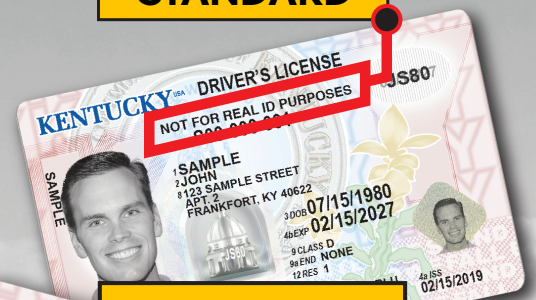

DRIVER LICENSING SERVICES MOVING JANUARY 24

**TRIMBLE COUNTY OFFICE
OF CIRCUIT COURT CLERK
WILL NO LONGER ISSUE
LICENSES, PERMITS, OR IDS.**

*Licensing services now
offered at any*

**DRIVER LICENSING
REGIONAL OFFICE**

**ATTENTION: DRIVER TESTING APPLICANTS
Schedule an appointment with
kentuckystatepolice.org/driver-testing**

2 VERSIONS

STANDARD

REAL ID

**ARRIVE
PREPARED.**

Take the
IDocument quiz
at REALIDKY.com

REAL IDs are the
only card version
accepted for U.S. air
travel and entry
onto military bases
and select federal
buildings starting
May 3, 2023. Take
the IDocument quiz
at REALIDKY.com to
get a personalized
list of required
documents to bring
when applying.