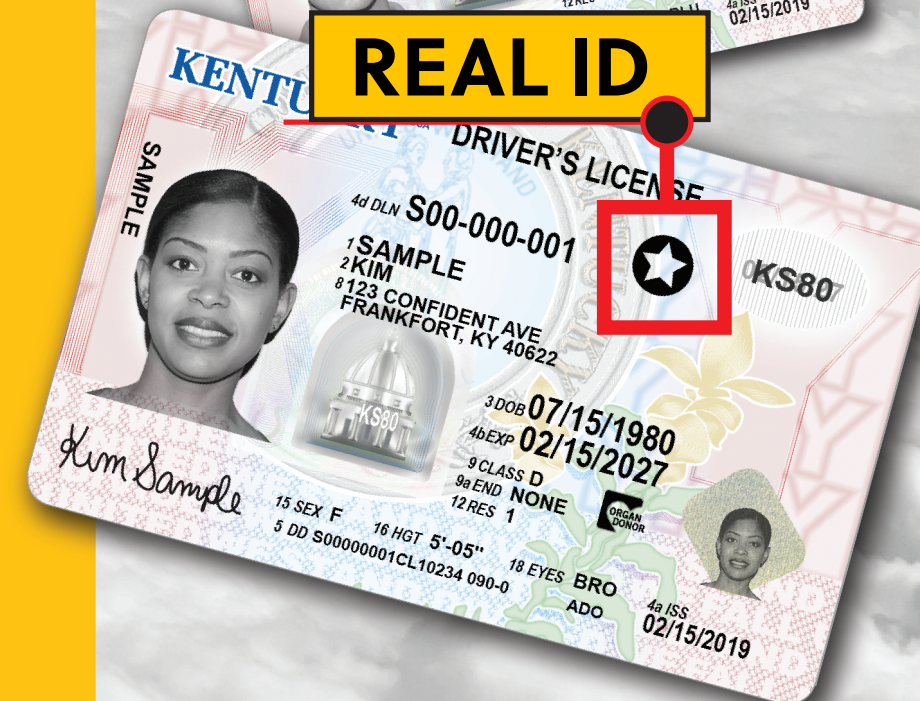

**ARRIVE
PREPARED.**

Take the
IDocument quiz
at REALIDKY.com

REAL IDs are the only
card version accepted
for U.S. air travel and
entry onto military
bases and select
federal buildings
starting May 3, 2023.
Take the IDocument
quiz at REALIDKY.com
to get a personalized
list of required
documents to bring
when applying.