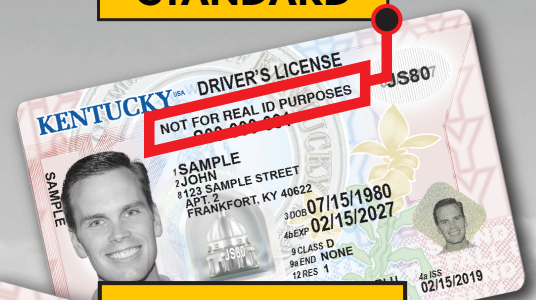

DRIVER LICENSING SERVICES MOVING FEBRUARY 21

**SPENCER COUNTY OFFICE
OF CIRCUIT COURT CLERK
WILL NO LONGER ISSUE
LICENSES, PERMITS, OR IDS.**

*Licensing services now
offered at any*

**DRIVER LICENSING
REGIONAL OFFICE**

**ATTENTION: DRIVER TESTING APPLICANTS
Schedule an appointment with
kentuckystatepolice.org/driver-testing**

2 VERSIONS

STANDARD

REAL ID

**ARRIVE
PREPARED.**

Take the
IDocument quiz
at REALIDKY.com

REAL IDs are the
only card version
accepted for U.S. air
travel and entry
onto military bases
and select federal
buildings starting
May 3, 2023. Take
the IDocument quiz
at REALIDKY.com to
get a personalized
list of required
documents to bring
when applying.