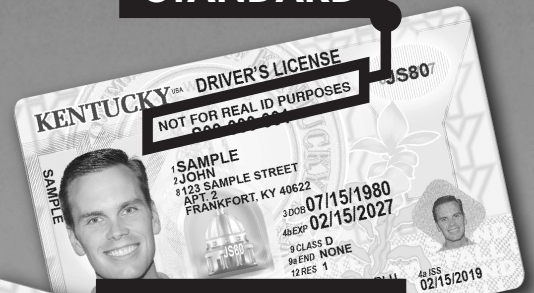

DRIVER LICENSING SERVICES MOVING OCTOBER 25

**SIMPSON COUNTY OFFICE
OF CIRCUIT COURT CLERK
WILL NO LONGER ISSUE
LICENSES, PERMITS, OR IDS.**

Residents must visit any

**DRIVER LICENSING
REGIONAL OFFICE**

Operated by the Kentucky Transportation Cabinet

To schedule an appointment
and find the nearest location,
visit drive.ky.gov

(limited walk-ins accepted)

DRIVER TESTING APPLICANTS:
Schedule an appointment with
kentuckystatepolice.org/driver-testing

2 VERSIONS

STANDARD

REAL ID