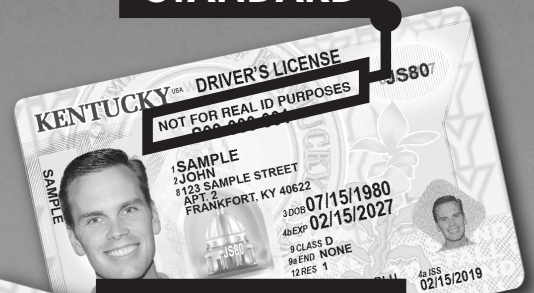

DRIVER LICENSING SERVICES MOVING JUNE 28

**ROCKCASTLE COUNTY OFFICE
OF THE CIRCUIT COURT CLERK
WILL NO LONGER ISSUE
LICENSES, PERMITS, OR IDS.
*Residents must visit any***

DRIVER LICENSING REGIONAL OFFICE

Operated by the Kentucky Transportation Cabinet

To schedule an appointment
and find the nearest location,
visit drive.ky.gov
(limited walk-ins accepted)

DRIVER TESTING APPLICANTS:
Schedule an appointment with
kentuckystatepolice.org/driver-testing

Clerk will renew cards remotely for a limited
time for eligible applicants. Learn more at
drive.ky.gov.

2 VERSIONS

STANDARD

REAL ID