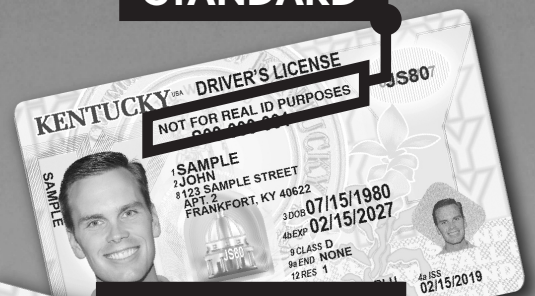

DRIVER LICENSING SERVICES MOVING APRIL 25

**ROBERTSON COUNTY OFFICE
OF CIRCUIT COURT CLERK
WILL NO LONGER ISSUE
LICENSES, PERMITS, OR IDS.**

***Licensing services now
offered at any***

**DRIVER LICENSING
REGIONAL OFFICE**

Operated by the Kentucky Transportation Cabinet

**License renewal also available
online or by mail.**

**For more information or to
schedule an appointment,
visit drive.ky.gov**

(limited walk-ins accepted)

**ATTENTION: DRIVER TESTING APPLICANTS
Schedule an appointment with
kentuckystatepolice.org/driver-testing**

2 VERSIONS

STANDARD