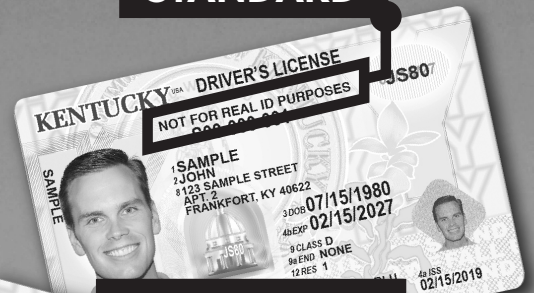

DRIVER LICENSING SERVICES MOVING APRIL 26

**PULASKI COUNTY OFFICE
OF THE CIRCUIT COURT CLERK
WILL NO LONGER ISSUE
LICENSES, PERMITS, OR IDS.
*Residents must visit any***

DRIVER LICENSING REGIONAL OFFICE

Operated by the Kentucky Transportation Cabinet

**To schedule an appointment
and find the nearest location,
visit drive.ky.gov
*(limited walk-ins accepted)***

DRIVER TESTING APPLICANTS:
Schedule an appointment with
kentuckystatepolice.org/driver-testing

**Clerk will renew cards remotely for a limited
time for eligible applicants. Learn more at
drive.ky.gov.**

2 VERSIONS

STANDARD

REAL ID