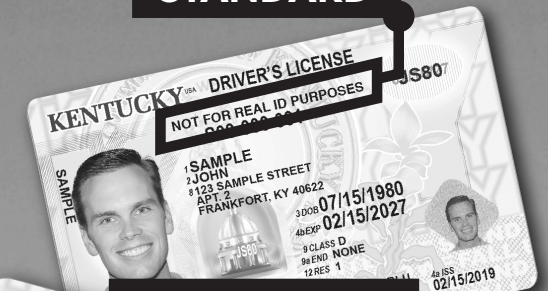

DRIVER LICENSING SERVICES MOVING NOVEMBER 29

**PERRY COUNTY OFFICE OF CIRCUIT COURT CLERK
WILL NO LONGER ISSUE LICENSES, PERMITS, OR IDS.**

Licensing services now offered at any

**DRIVER LICENSING
REGIONAL OFFICE**

Operated by the Kentucky Transportation Cabinet

License renewal also available online or by mail.

For more information or to schedule an appointment,

visit drive.ky.gov

(limited walk-ins accepted)

DRIVER TESTING APPLICANTS:

Schedule an appointment with kentuckystatepolice.org/driver-testing

**DRIVER LICENSING
REGIONAL OFFICE**

**NOW OFFERING
2 VERSIONS**

STANDARD

REAL ID