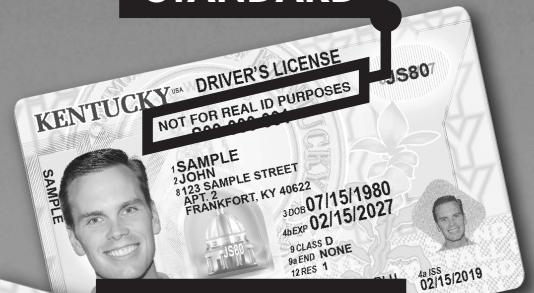

DRIVER LICENSING SERVICES MOVING JUNE 28

**OWSLEY COUNTY OFFICE
OF THE CIRCUIT COURT CLERK
WILL NO LONGER ISSUE
LICENSES, PERMITS, OR IDS.
*Residents must visit any***

DRIVER LICENSING REGIONAL OFFICE

Operated by the Kentucky Transportation Cabinet

To schedule an appointment
and find the nearest location,
visit drive.ky.gov
(limited walk-ins accepted)

DRIVER TESTING APPLICANTS:
Schedule an appointment with
kentuckystatepolice.org/driver-testing

Clerk will renew cards remotely for a limited
time for eligible applicants. Learn more at
drive.ky.gov.

2 VERSIONS

STANDARD

REAL ID