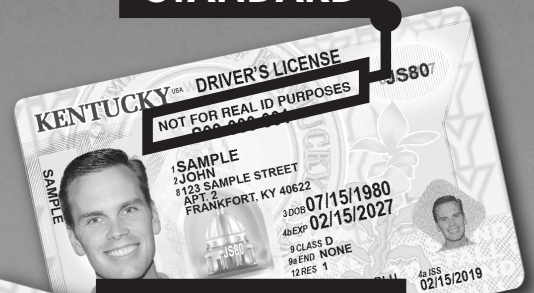

DRIVER LICENSING SERVICES MOVING JUNE 28

**OWEN COUNTY OFFICE
OF THE CIRCUIT COURT CLERK
WILL NO LONGER ISSUE
LICENSES, PERMITS, OR IDS.
*Residents must visit any***

DRIVER LICENSING REGIONAL OFFICE

Operated by the Kentucky Transportation Cabinet

To schedule an appointment
and find the nearest location,
visit drive.ky.gov
(limited walk-ins accepted)

DRIVER TESTING APPLICANTS:
Schedule an appointment with
kentuckystatepolice.org/driver-testing

Clerk will renew cards remotely for a limited
time for eligible applicants. Learn more at
drive.ky.gov.

2 VERSIONS

STANDARD

REAL ID