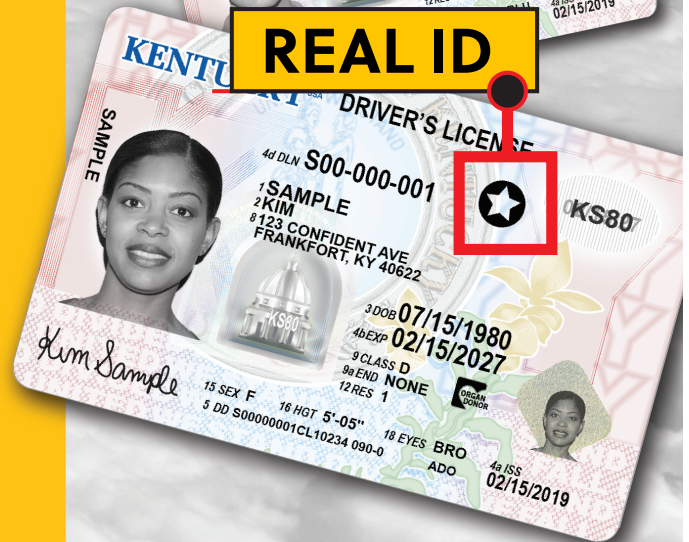

DRIVER LICENSING SERVICES MOVING MARCH 28

**OLDHAM COUNTY OFFICE
OF CIRCUIT COURT CLERK
WILL NO LONGER ISSUE
LICENSES, PERMITS, OR IDS.**

***Licensing services now
offered at any***

**DRIVER LICENSING
REGIONAL OFFICE**

**ATTENTION: DRIVER TESTING APPLICANTS
Schedule an appointment with
kentuckystatepolice.org/driver-testing**

2 VERSIONS

STANDARD

REAL ID

**ARRIVE
PREPARED.**

Take the
IDocument quiz
at REALIDKY.com

REAL IDs are the
only card version
accepted for U.S. air
travel and entry
onto military bases
and select federal
buildings starting
May 3, 2023. Take
the IDocument quiz
at REALIDKY.com to
get a personalized
list of required
documents to bring
when applying.