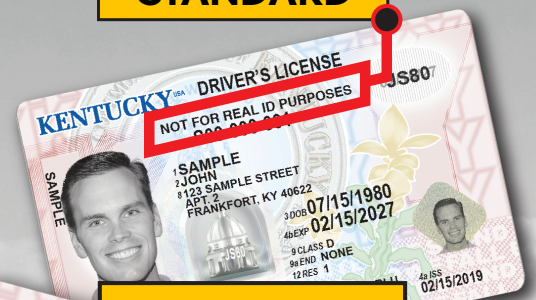

DRIVER LICENSING SERVICES MOVING MARCH 28

**OLDHAM COUNTY OFFICE
OF CIRCUIT COURT CLERK
WILL NO LONGER ISSUE
LICENSES, PERMITS, OR IDS.**

***Licensing services now
offered at any***

**DRIVER LICENSING
REGIONAL OFFICE**

**ATTENTION: DRIVER TESTING APPLICANTS
Schedule an appointment with
kentuckystatepolice.org/driver-testing**

2 VERSIONS

STANDARD

REAL ID

**ARRIVE
PREPARED.**

Take the
IDocument quiz
at REALIDKY.com

REAL IDs are the
only card version
accepted for U.S. air
travel and entry
onto military bases
and select federal
buildings starting
May 3, 2023. Take
the IDocument quiz
at REALIDKY.com to
get a personalized
list of required
documents to bring
when applying.