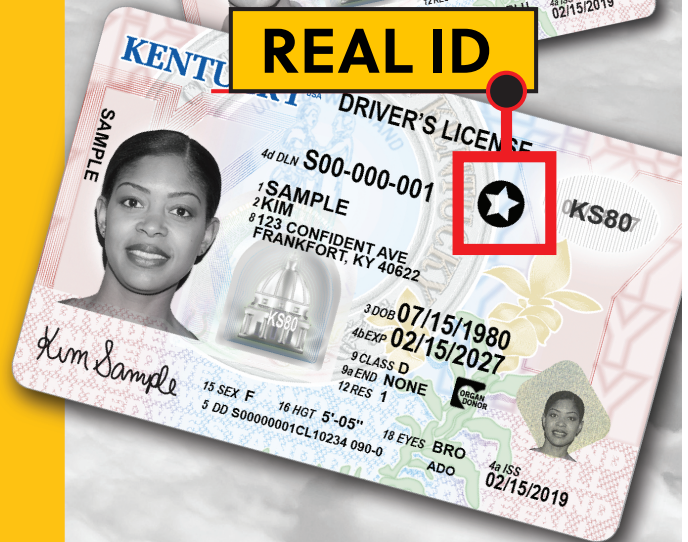

DRIVER LICENSING SERVICES MOVING JUNE 27

**NELSON COUNTY OFFICE
OF CIRCUIT COURT CLERK
WILL NO LONGER ISSUE
LICENSES, PERMITS, OR IDS.**

***Licensing services now
offered at any***

**DRIVER LICENSING
REGIONAL OFFICE**

**ATTENTION: DRIVER TESTING APPLICANTS
Schedule an appointment with
kentuckystatepolice.org/driver-testing**

2 VERSIONS

STANDARD

REAL ID

**ARRIVE
PREPARED.**

Take the
IDocument quiz
at REALIDKY.com

REAL IDs are the
only card version
accepted for U.S. air
travel and entry
onto military bases
and select federal
buildings starting
May 3, 2023. Take
the IDocument quiz
at REALIDKY.com to
get a personalized
list of required
documents to bring
when applying.