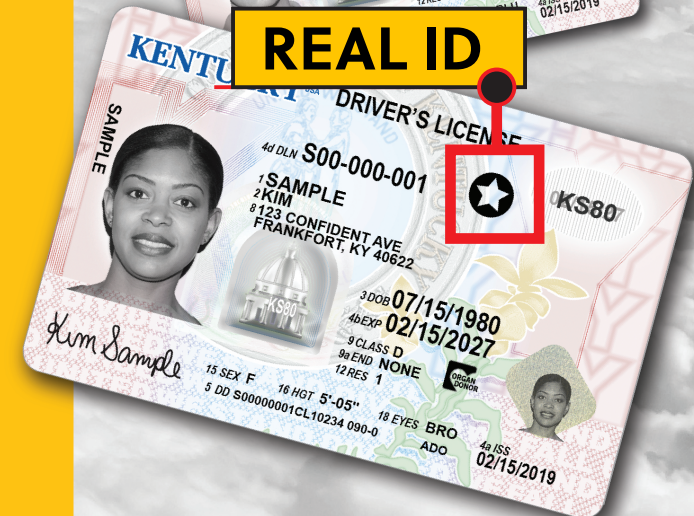

DRIVER LICENSING SERVICES MOVING JUNE 27

**NELSON COUNTY OFFICE OF CIRCUIT COURT CLERK
WILL NO LONGER ISSUE LICENSES, PERMITS, OR IDS.**

Licensing services now offered at any

**DRIVER LICENSING
REGIONAL OFFICE**

Schedule an appointment with kentuckystatepolice.org/driver-testing

**DRIVER LICENSING
REGIONAL OFFICE**

**NOW OFFERING
2 VERSIONS**

STANDARD

REAL ID

**ARRIVE
PREPARED.**

Take the
IDocument quiz
at REALIDKY.com

REAL IDs are the only
card version accepted
for U.S. air travel and
entry onto military
bases and select
federal buildings
starting May 3, 2023.
Take the IDocument
quiz at REALIDKY.com
to get a personalized
list of required
documents to bring
when applying.