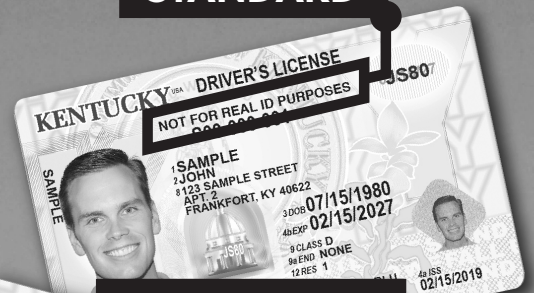

DRIVER LICENSING SERVICES MOVING JULY 26

**MUHLENBERG COUNTY OFFICE
OF THE CIRCUIT COURT CLERK
WILL NO LONGER ISSUE
LICENSES, PERMITS, OR IDS.**

Residents must visit any

**DRIVER LICENSING
REGIONAL OFFICE**

Operated by the Kentucky Transportation Cabinet

To schedule an appointment
and find the nearest location,
visit drive.ky.gov

(limited walk-ins accepted)

DRIVER TESTING APPLICANTS:
Schedule an appointment with
kentuckystatepolice.org/driver-testing

Clerk will renew cards remotely for a limited
time for eligible applicants. Learn more at
drive.ky.gov.

2 VERSIONS

STANDARD

REAL ID