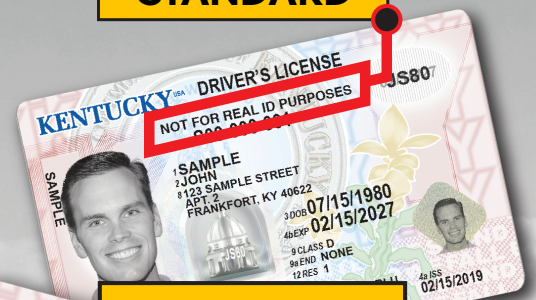

# DRIVER LICENSING SERVICES MOVING SOON

**CHRISTIAN COUNTY OFFICE  
OF CIRCUIT COURT CLERK  
WILL NO LONGER ISSUE  
LICENSES, PERMITS, OR IDS.**

*Licensing services now  
offered at any*

**DRIVER LICENSING  
REGIONAL OFFICE**

Operated by the Kentucky Transportation Cabinet

**License renewal also available  
online or by mail.**

For more information or to  
schedule an appointment,  
**visit [drive.ky.gov](https://drive.ky.gov)**  
*(limited walk-ins accepted)*

**ATTENTION: DRIVER TESTING APPLICANTS**  
Schedule an appointment with  
[kentuckystatepolice.org/driver-testing](https://kentuckystatepolice.org/driver-testing)

**2 VERSIONS**

**STANDARD**

**REAL ID**

**ARRIVE  
PREPARED.**