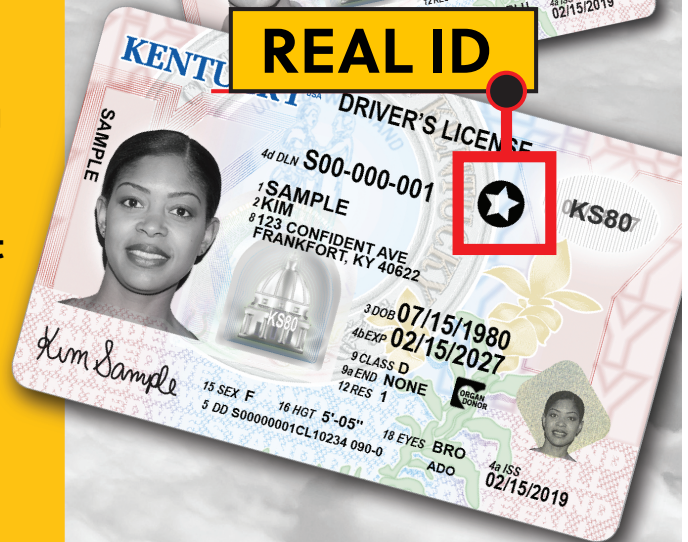

**ARRIVE
PREPARED.**

Take the
IDocument quiz
at REALIDKY.com