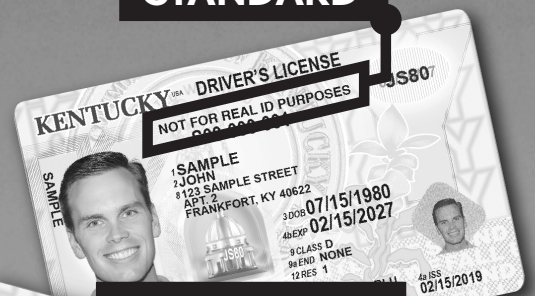

DRIVER LICENSING SERVICES MOVING JULY 26

**MORGAN COUNTY OFFICE
OF THE CIRCUIT COURT CLERK
WILL NO LONGER ISSUE
LICENSES, PERMITS, OR IDS.**

Residents must visit any

**DRIVER LICENSING
REGIONAL OFFICE**

Operated by the Kentucky Transportation Cabinet

To schedule an appointment
and find the nearest location,
visit drive.ky.gov

(limited walk-ins accepted)

DRIVER TESTING APPLICANTS:
Schedule an appointment with
kentuckystatepolice.org/driver-testing

**Clerk will renew cards remotely for a limited
time for eligible applicants. Learn more at
drive.ky.gov.**

2 VERSIONS

STANDARD

REAL ID