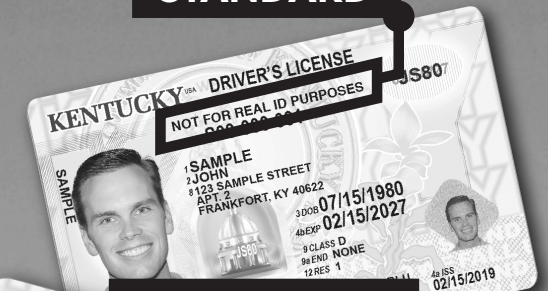

DRIVER LICENSING SERVICES MOVING FEBRUARY 21

**MONTGOMERY COUNTY OFFICE OF CIRCUIT COURT CLERK
WILL NO LONGER ISSUE LICENSES, PERMITS, OR IDS.**

Licensing services now offered at any

**DRIVER LICENSING
REGIONAL OFFICE**

Operated by the Kentucky Transportation Cabinet

License renewal also available online or by mail.

For more information or to schedule an appointment,

visit drive.ky.gov

(limited walk-ins accepted)

ATTENTION: DRIVER TESTING APPLICANTS

Schedule an appointment with kentuckystatepolice.org/driver-testing

**DRIVER LICENSING
REGIONAL OFFICE**

**NOW OFFERING
2 VERSIONS**

STANDARD

REAL ID