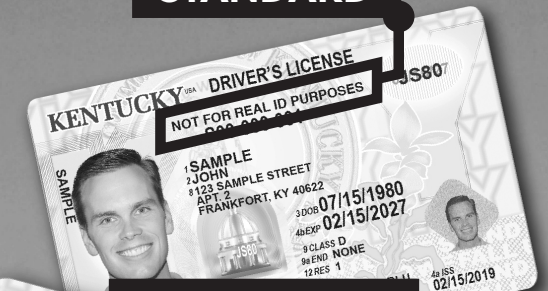

DRIVER LICENSING SERVICES MOVING SEPTEMBER 27

**MONROE COUNTY OFFICE OF CIRCUIT COURT CLERK
WILL NO LONGER ISSUE LICENSES, PERMITS, OR IDS.**

Residents must visit any

**DRIVER LICENSING
REGIONAL OFFICE**

Operated by the Kentucky Transportation Cabinet

To schedule an appointment and find the nearest location,

visit drive.ky.gov

(limited walk-ins accepted)

DRIVER TESTING APPLICANTS:

Schedule an appointment with kentuckystatepolice.org/driver-testing

**DRIVER LICENSING
REGIONAL OFFICE**

**NOW OFFERING
2 VERSIONS**

STANDARD

REAL ID