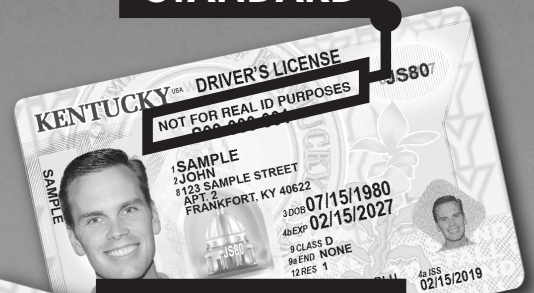

DRIVER LICENSING SERVICES MOVING MAY 24

**METCALFE COUNTY OFFICE
OF THE CIRCUIT COURT CLERK
WILL NO LONGER ISSUE
LICENSES, PERMITS, OR IDS.**
Residents must visit any

DRIVER LICENSING REGIONAL OFFICE

Operated by the Kentucky Transportation Cabinet

To schedule an appointment
and find the nearest location,
visit drive.ky.gov
(limited walk-ins accepted)

DRIVER TESTING APPLICANTS:
Schedule an appointment with
kentuckystatepolice.org/driver-testing

Clerk will renew cards remotely for a limited
time for eligible applicants. Learn more at
drive.ky.gov.

2 VERSIONS

STANDARD