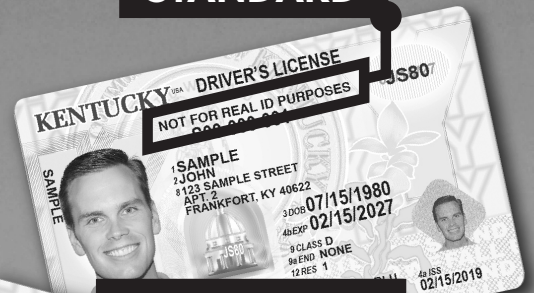

DRIVER LICENSING SERVICES MOVING MAY 24

**MENIFEE COUNTY OFFICE
OF THE CIRCUIT COURT CLERK
WILL NO LONGER ISSUE
LICENSES, PERMITS, OR IDS.
*Residents must visit any***

DRIVER LICENSING REGIONAL OFFICE

Operated by the Kentucky Transportation Cabinet

To schedule an appointment
and find the nearest location,
visit drive.ky.gov
(limited walk-ins accepted)

DRIVER TESTING APPLICANTS:
Schedule an appointment with
kentuckystatepolice.org/driver-testing

**Clerk will renew cards remotely for a limited
time for eligible applicants. Learn more at
drive.ky.gov.**

2 VERSIONS

STANDARD

REAL ID