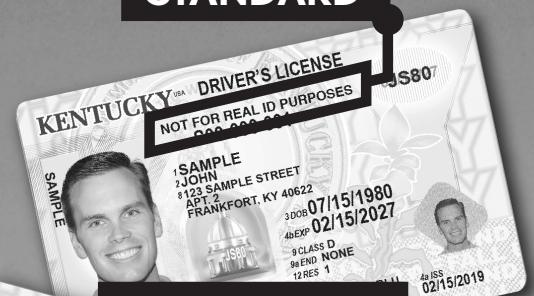

DRIVER LICENSING SERVICES MOVING JANUARY 24

**MEADE COUNTY OFFICE
OF CIRCUIT COURT CLERK
WILL NO LONGER ISSUE
LICENSES, PERMITS, OR IDS.**

***Licensing services now
offered at any***

**DRIVER LICENSING
REGIONAL OFFICE**

Operated by the Kentucky Transportation Cabinet

**License renewal also available
online or by mail.**

**For more information or to
schedule an appointment,
visit drive.ky.gov**

(limited walk-ins accepted)

**ATTENTION: DRIVER TESTING APPLICANTS
Schedule an appointment with
kentuckystatepolice.org/driver-testing**

2 VERSIONS

STANDARD