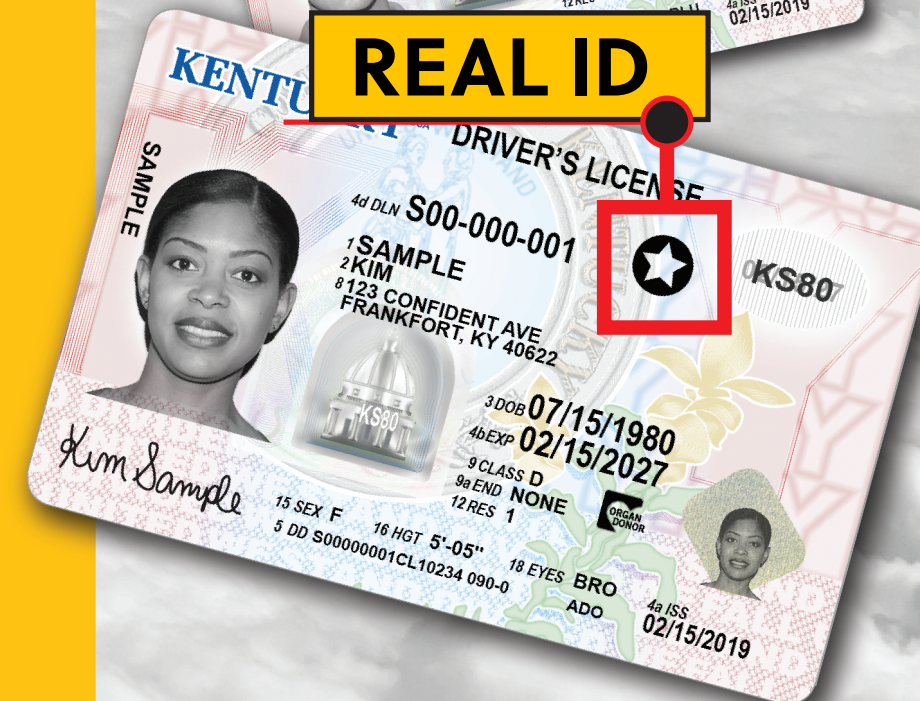

DRIVER LICENSING SERVICES MOVING JANUARY 24

**MEADE COUNTY OFFICE OF CIRCUIT COURT CLERK
WILL NO LONGER ISSUE LICENSES, PERMITS, OR IDS.**

Licensing services now offered at any

DRIVER LICENSING REGIONAL OFFICE

**DRIVER LICENSING
REGIONAL OFFICE**

**NOW OFFERING
2 VERSIONS**

STANDARD

REAL ID

**ARRIVE
PREPARED.**

Take the
IDocument quiz
at REALIDKY.com

REAL IDs are the only
card version accepted
for U.S. air travel and
entry onto military
bases and select
federal buildings
starting May 3, 2023.
Take the IDocument
quiz at REALIDKY.com
to get a personalized
list of required
documents to bring
when applying.