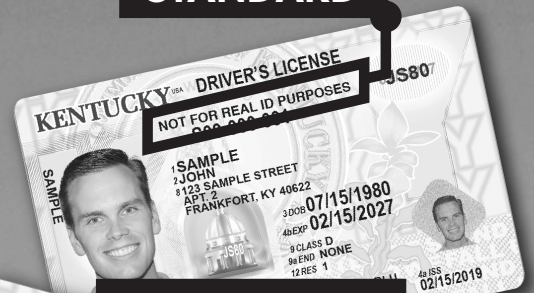

DRIVER LICENSING SERVICES MOVING AUGUST 23

**MCLEAN COUNTY OFFICE
OF THE CIRCUIT COURT CLERK
WILL NO LONGER ISSUE
LICENSES, PERMITS, OR IDS.**

Residents must visit any

**DRIVER LICENSING
REGIONAL OFFICE**

Operated by the Kentucky Transportation Cabinet

To schedule an appointment
and find the nearest location,
visit drive.ky.gov

(limited walk-ins accepted)

DRIVER TESTING APPLICANTS:
Schedule an appointment with
kentuckystatepolice.org/driver-testing

**Clerk will renew cards remotely for a limited
time for eligible applicants. Learn more at
drive.ky.gov.**

2 VERSIONS

STANDARD

REAL ID