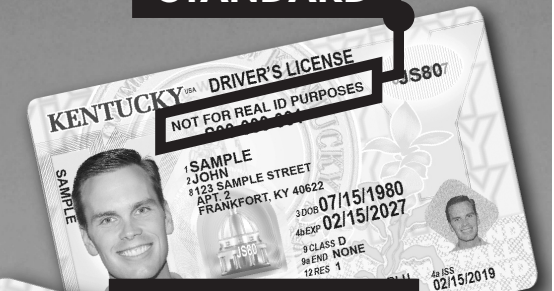

Operated by the Kentucky Transportation Cabinet

To schedule an appointment and find the nearest location,

visit drive.ky.gov

(limited walk-ins accepted)

DRIVER TESTING APPLICANTS:

Schedule an appointment with kentuckystatepolice.org/driver-testing

Clerk will renew cards remotely for a limited time for eligible applicants. Learn more at drive.ky.gov.

DRIVER LICENSING
REGIONAL OFFICE

**NOW OFFERING
2 VERSIONS**

STANDARD

REAL ID

**ARRIVE
PREPARED.**

Take the
IDocument quiz
at REALIDKY.com