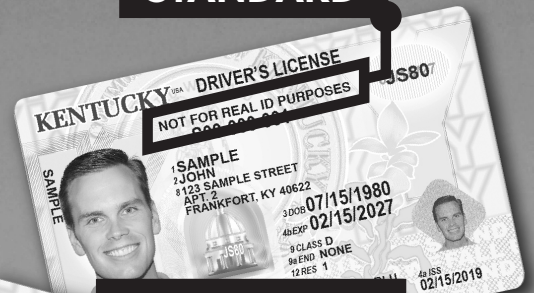

DRIVER LICENSING SERVICES MOVING APRIL 26

**MCCRACKEN COUNTY OFFICE
OF THE CIRCUIT COURT CLERK
WILL NO LONGER ISSUE
LICENSES, PERMITS, OR IDS.
*Residents must visit any***

DRIVER LICENSING REGIONAL OFFICE

Operated by the Kentucky Transportation Cabinet

To schedule an appointment
and find the nearest location,
visit drive.ky.gov
(limited walk-ins accepted)

DRIVER TESTING APPLICANTS:
Schedule an appointment with
kentuckystatepolice.org/driver-testing

**Clerk will renew cards remotely for a limited
time for eligible applicants. Learn more at
drive.ky.gov.**

2 VERSIONS

STANDARD

REAL ID