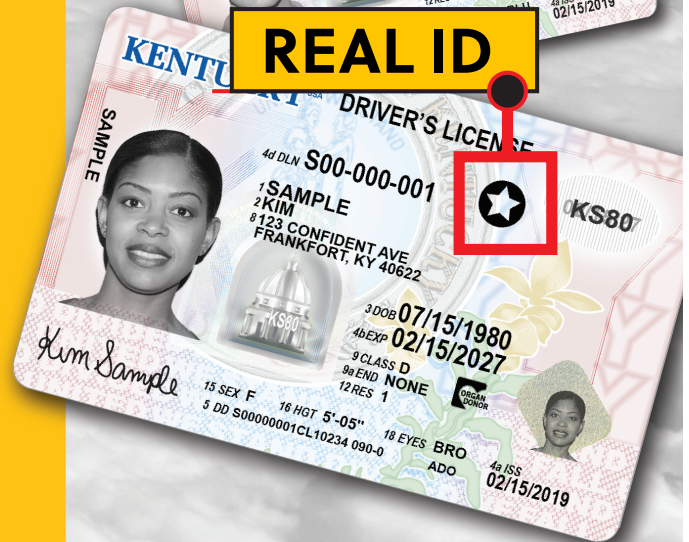

DRIVER LICENSING SERVICES MOVING JUNE 13

**MASON COUNTY OFFICE
OF CIRCUIT COURT CLERK
WILL NO LONGER ISSUE
LICENSES, PERMITS, OR IDS.**

***Licensing services now
offered at any***

**DRIVER LICENSING
REGIONAL OFFICE**

**ATTENTION: DRIVER TESTING APPLICANTS
Schedule an appointment with
kentuckystatepolice.org/driver-testing**

2 VERSIONS

STANDARD

REAL ID

**ARRIVE
PREPARED.**

Take the
IDocument quiz
at REALIDKY.com

REAL IDs are the
only card version
accepted for U.S. air
travel and entry
onto military bases
and select federal
buildings starting
May 3, 2023. Take
the IDocument quiz
at REALIDKY.com to
get a personalized
list of required
documents to bring
when applying.