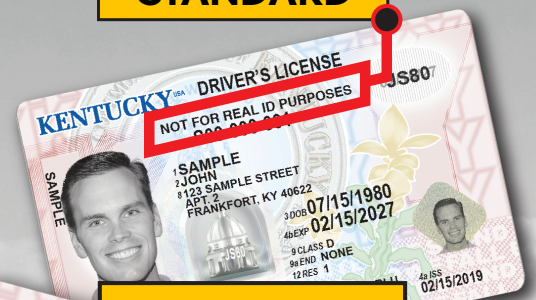

DRIVER LICENSING SERVICES MOVING JUNE 13

**MASON COUNTY OFFICE
OF CIRCUIT COURT CLERK
WILL NO LONGER ISSUE
LICENSES, PERMITS, OR IDS.**

***Licensing services now
offered at any***

**DRIVER LICENSING
REGIONAL OFFICE**

**ATTENTION: DRIVER TESTING APPLICANTS
Schedule an appointment with
kentuckystatepolice.org/driver-testing**

2 VERSIONS

STANDARD

REAL ID

**ARRIVE
PREPARED.**

Take the
IDocument quiz
at REALIDKY.com

REAL IDs are the
only card version
accepted for U.S. air
travel and entry
onto military bases
and select federal
buildings starting
May 3, 2023. Take
the IDocument quiz
at REALIDKY.com to
get a personalized
list of required
documents to bring
when applying.