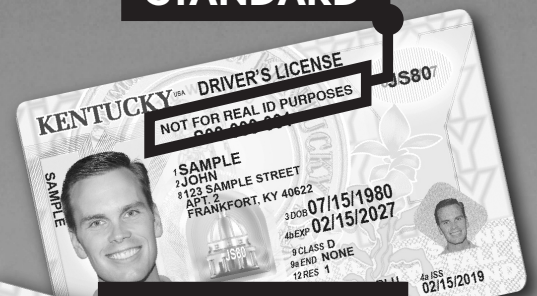

DRIVER LICENSING SERVICES MOVING JUNE 13

**MASON COUNTY OFFICE
OF CIRCUIT COURT CLERK
WILL NO LONGER ISSUE
LICENSES, PERMITS, OR IDS.**

***Licensing services now
offered at any***

**DRIVER LICENSING
REGIONAL OFFICE**

Operated by the Kentucky Transportation Cabinet

**License renewal also available
online or by mail.**

**For more information or to
schedule an appointment,
visit drive.ky.gov**

(limited walk-ins accepted)

**ATTENTION: DRIVER TESTING APPLICANTS
Schedule an appointment with
kentuckystatepolice.org/driver-testing**

2 VERSIONS

STANDARD