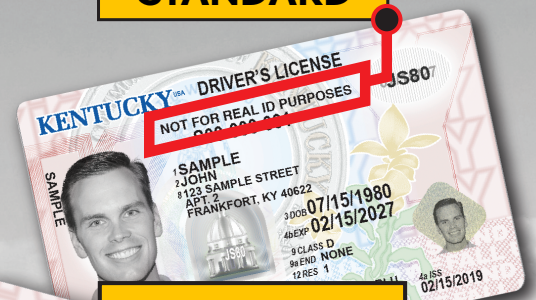

DRIVER LICENSING SERVICES MOVING MARCH 28

**MARSHALL COUNTY OFFICE
OF CIRCUIT COURT CLERK
WILL NO LONGER ISSUE
LICENSES, PERMITS, OR IDS.**

*Licensing services now
offered at any*

**DRIVER LICENSING
REGIONAL OFFICE**

**ATTENTION: DRIVER TESTING APPLICANTS
Schedule an appointment with
kentuckystatepolice.org/driver-testing**

2 VERSIONS

STANDARD

REAL ID

**ARRIVE
PREPARED.**

Take the
IDocument quiz
at REALIDKY.com

REAL IDs are the
only card version
accepted for U.S. air
travel and entry
onto military bases
and select federal
buildings starting
May 3, 2023. Take
the IDocument quiz
at REALIDKY.com to
get a personalized
list of required
documents to bring
when applying.