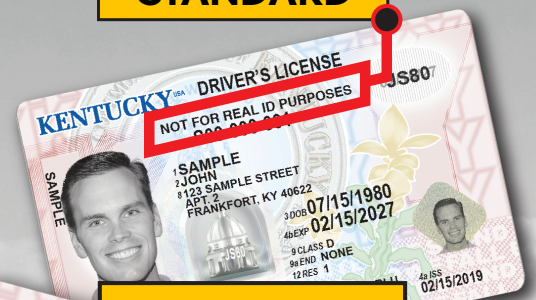

DRIVER LICENSING SERVICES MOVING JUNE 13

**MARION COUNTY OFFICE
OF CIRCUIT COURT CLERK
WILL NO LONGER ISSUE
LICENSES, PERMITS, OR IDS.**

***Licensing services now
offered at any***

**DRIVER LICENSING
REGIONAL OFFICE**

**ATTENTION: DRIVER TESTING APPLICANTS
Schedule an appointment with
kentuckystatepolice.org/driver-testing**

2 VERSIONS

STANDARD

REAL ID

**ARRIVE
PREPARED.**

Take the
IDocument quiz
at REALIDKY.com

REAL IDs are the
only card version
accepted for U.S. air
travel and entry
onto military bases
and select federal
buildings starting
May 3, 2023. Take
the IDocument quiz
at REALIDKY.com to
get a personalized
list of required
documents to bring
when applying.