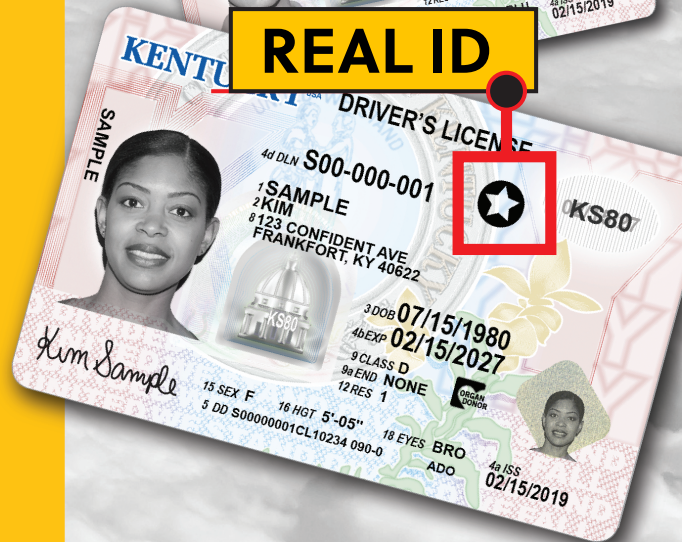

DRIVER LICENSING SERVICES MOVING JUNE 13

**MARION COUNTY OFFICE
OF CIRCUIT COURT CLERK
WILL NO LONGER ISSUE
LICENSES, PERMITS, OR IDS.**

***Licensing services now
offered at any***

**DRIVER LICENSING
REGIONAL OFFICE**

**ATTENTION: DRIVER TESTING APPLICANTS
Schedule an appointment with
kentuckystatepolice.org/driver-testing**

2 VERSIONS

STANDARD

REAL ID

**ARRIVE
PREPARED.**

Take the
IDocument quiz
at REALIDKY.com

REAL IDs are the
only card version
accepted for U.S. air
travel and entry
onto military bases
and select federal
buildings starting
May 3, 2023. Take
the IDocument quiz
at REALIDKY.com to
get a personalized
list of required
documents to bring
when applying.