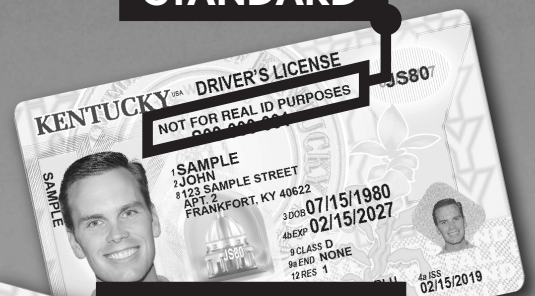

DRIVER LICENSING SERVICES MOVING JULY 26

**MAGOFFIN COUNTY OFFICE
OF THE CIRCUIT COURT CLERK
WILL NO LONGER ISSUE
LICENSES, PERMITS, OR IDS.**

Residents must visit any

**DRIVER LICENSING
REGIONAL OFFICE**

Operated by the Kentucky Transportation Cabinet

To schedule an appointment
and find the nearest location,
visit drive.ky.gov

(limited walk-ins accepted)

DRIVER TESTING APPLICANTS:
Schedule an appointment with
kentuckystatepolice.org/driver-testing

**Clerk will renew cards remotely for a limited
time for eligible applicants. Learn more at
drive.ky.gov.**

2 VERSIONS

STANDARD