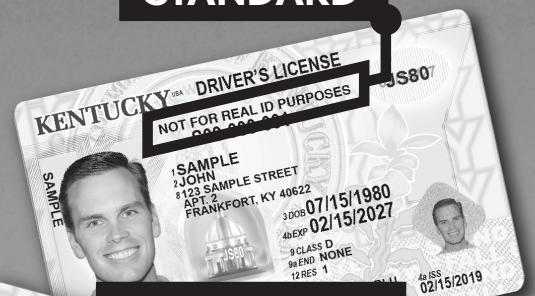

DRIVER LICENSING SERVICES MOVING AUGUST 23

**LYON COUNTY OFFICE
OF THE CIRCUIT COURT CLERK
WILL NO LONGER ISSUE
LICENSES, PERMITS, OR IDS.**

Residents must visit any

**DRIVER LICENSING
REGIONAL OFFICE**

Operated by the Kentucky Transportation Cabinet

To schedule an appointment
and find the nearest location,
visit drive.ky.gov

(limited walk-ins accepted)

DRIVER TESTING APPLICANTS:
Schedule an appointment with
kentuckystatepolice.org/driver-testing

**Clerk will renew cards remotely for a limited
time for eligible applicants. Learn more at
drive.ky.gov.**

2 VERSIONS

STANDARD