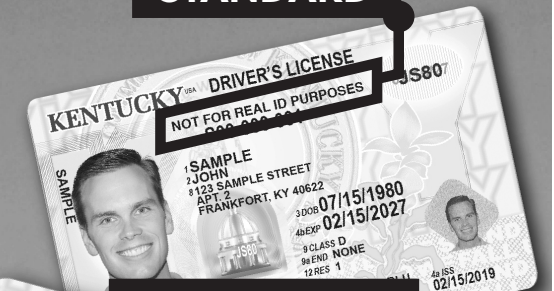

DRIVER LICENSING SERVICES MOVING AUGUST 23

**LYON COUNTY OFFICE OF THE CIRCUIT COURT CLERK
WILL NO LONGER ISSUE LICENSES, PERMITS, OR IDS.**

Residents must visit any

**DRIVER LICENSING
REGIONAL OFFICE**

Operated by the Kentucky Transportation Cabinet

To schedule an appointment and find the nearest location,

visit drive.ky.gov

(limited walk-ins accepted)

DRIVER TESTING APPLICANTS:

Schedule an appointment with kentuckystatepolice.org/driver-testing

Clerk will renew cards remotely for a limited time for eligible applicants. Learn more at drive.ky.gov.

**DRIVER LICENSING
REGIONAL OFFICE**

**NOW OFFERING
2 VERSIONS**

STANDARD

REAL ID

**ARRIVE
PREPARED.**

Take the
IDocument quiz
at REALIDKY.com

REAL IDs are the only
card version accepted
for U.S. air travel and
entry onto military
bases and select
federal buildings
starting May 3, 2023.
Take the IDocument
quiz at REALIDKY.com
to get a personalized
list of required
documents to bring
when applying.