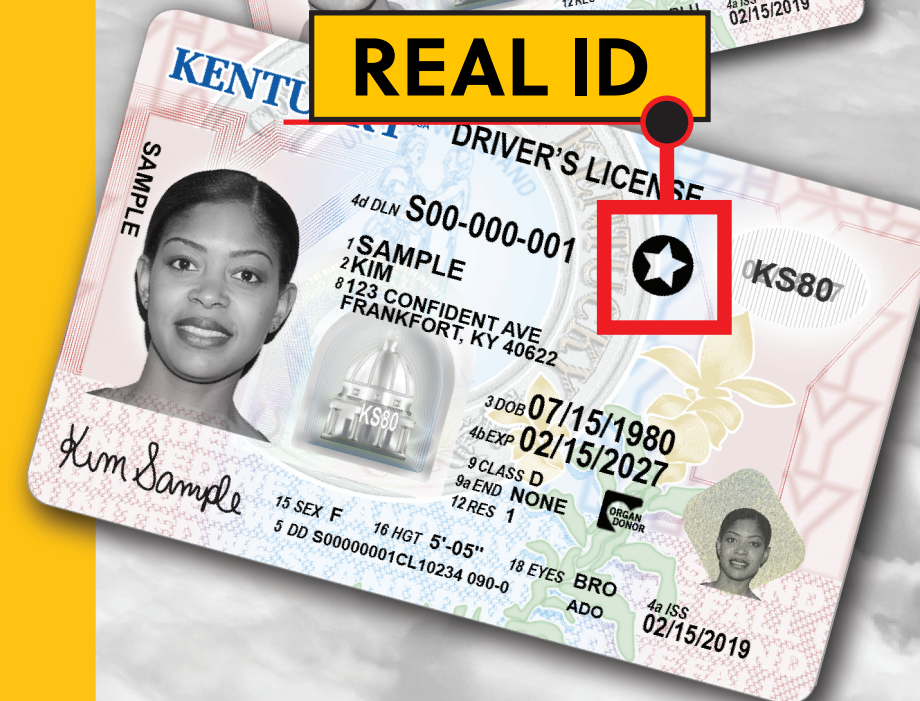

DRIVER LICENSING SERVICES MOVING AUGUST 23

**LYON COUNTY OFFICE OF THE CIRCUIT COURT CLERK
WILL NO LONGER ISSUE LICENSES, PERMITS, OR IDS.**

Residents must visit any

DRIVER LICENSING REGIONAL OFFICE

Operated by the Kentucky Transportation Cabinet

To schedule an appointment and find the nearest location,

visit drive.ky.gov

(limited walk-ins accepted)

DRIVER TESTING APPLICANTS:

Schedule an appointment with kentuckystatepolice.org/driver-testing

Clerk will renew cards remotely for a limited time for eligible applicants. Learn more at drive.ky.gov.

DRIVER LICENSING
REGIONAL OFFICE

**NOW OFFERING
2 VERSIONS**

STANDARD

REAL ID

ARRIVE PREPARED.

Take the
IDocument quiz
at REALIDKY.com

REAL IDs are the only card version accepted for U.S. air travel and entry onto military bases and select federal buildings starting May 3, 2023. Take the IDocument quiz at REALIDKY.com to get a personalized list of required documents to bring when applying.