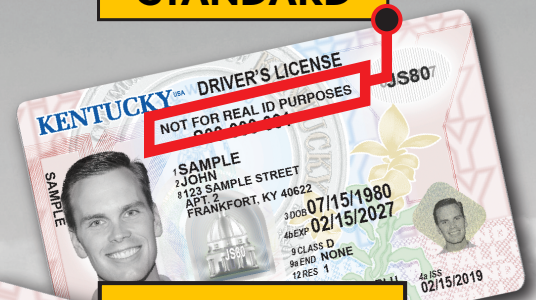

DRIVER LICENSING SERVICES MOVING JANUARY 24

**LOGAN COUNTY OFFICE
OF CIRCUIT COURT CLERK
WILL NO LONGER ISSUE
LICENSES, PERMITS, OR IDS.**

***Licensing services now
offered at any***

**DRIVER LICENSING
REGIONAL OFFICE**

**ATTENTION: DRIVER TESTING APPLICANTS
Schedule an appointment with
kentuckystatepolice.org/driver-testing**

2 VERSIONS

STANDARD

REAL ID

**ARRIVE
PREPARED.**

Take the
IDocument quiz
at REALIDKY.com

REAL IDs are the
only card version
accepted for U.S. air
travel and entry
onto military bases
and select federal
buildings starting
May 3, 2023. Take
the IDocument quiz
at REALIDKY.com to
get a personalized
list of required
documents to bring
when applying.