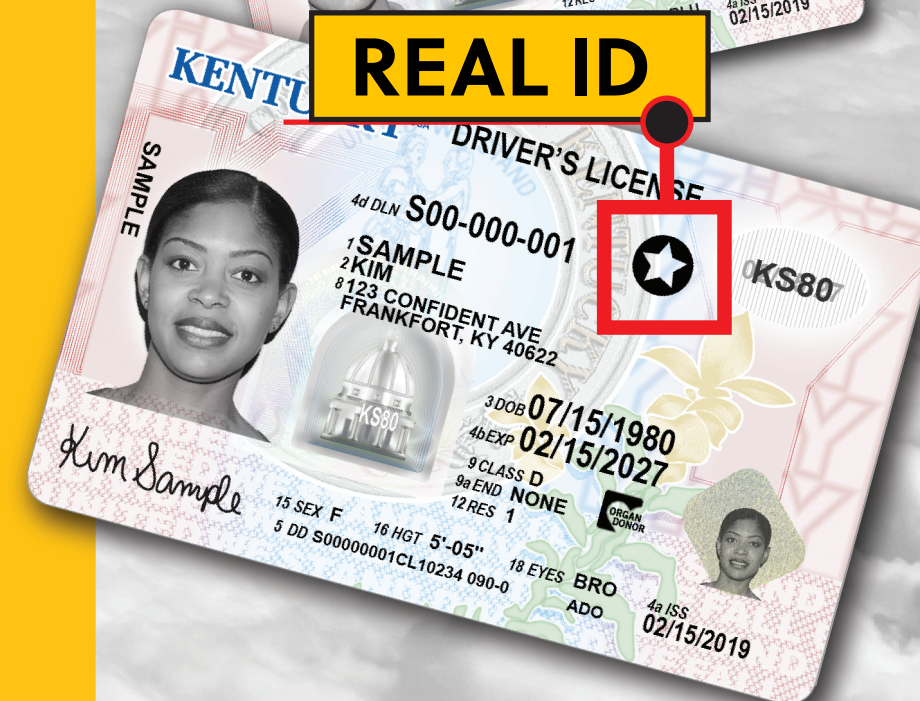

**ARRIVE
PREPARED.**

Take the
IDocument quiz
at REALIDKY.com

REAL IDs are the only card version accepted for U.S. air travel and entry onto military bases and select federal buildings starting May 3, 2023. Take the IDocument quiz at REALIDKY.com to get a personalized list of required documents to bring when applying.