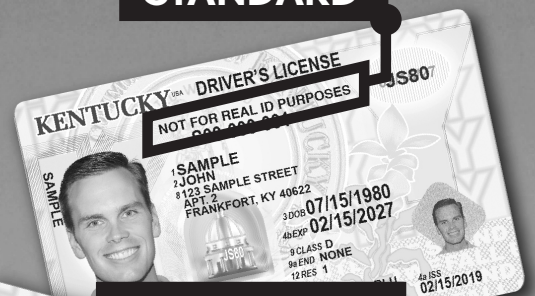

DRIVER LICENSING SERVICES MOVING JULY 26

LIVINGSTON COUNTY OFFICE
OF THE CIRCUIT COURT CLERK
WILL NO LONGER ISSUE
LICENSES, PERMITS, OR IDS.

Residents must visit any

**DRIVER LICENSING
REGIONAL OFFICE**

Operated by the Kentucky Transportation Cabinet

To schedule an appointment
and find the nearest location,
visit drive.ky.gov

(limited walk-ins accepted)

DRIVER TESTING APPLICANTS:
Schedule an appointment with
kentuckystatepolice.org/driver-testing

Clerk will renew cards remotely for a limited
time for eligible applicants. Learn more at
drive.ky.gov.

2 VERSIONS

STANDARD

REAL ID