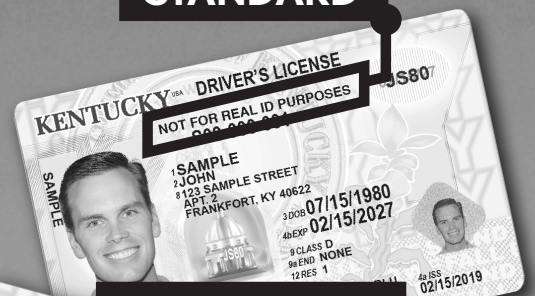

DRIVER LICENSING SERVICES MOVING OCTOBER 25

**LEWIS COUNTY OFFICE
OF CIRCUIT COURT CLERK
WILL NO LONGER ISSUE
LICENSES, PERMITS, OR IDs.**

Residents must visit any

**DRIVER LICENSING
REGIONAL OFFICE**

Operated by the Kentucky Transportation Cabinet

To schedule an appointment
and find the nearest location,
visit drive.ky.gov

(limited walk-ins accepted)

DRIVER TESTING APPLICANTS:
Schedule an appointment with
kentuckystatepolice.org/driver-testing

2 VERSIONS

STANDARD

REAL ID